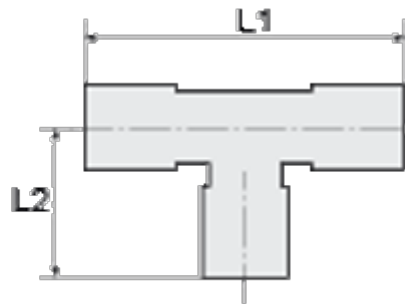

# Data Sheet

Article number: 586540186ES

Description: Stainless steel, angle 54.018-06 ES, Ø6 - R 1/8"  
conical thread

## Measures

---

a/f = -  
L1 = 21.5  
L2 = 20  
NV = 13